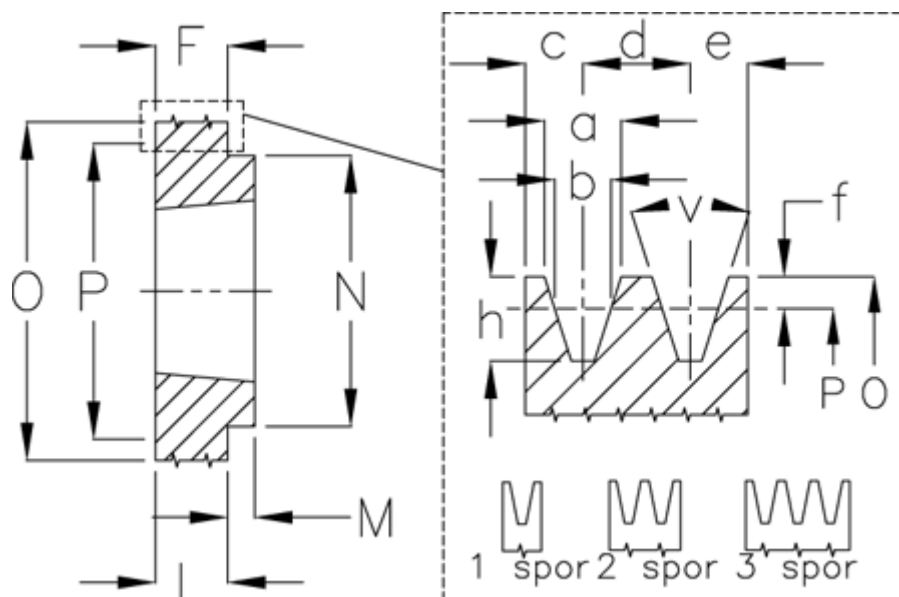

Article number: 604110010001

Description: V-belt pulley SPA 100/1 TL1610

Measures

a	= 12.7	For bush	= 1610	P	= 100
b	= 11.0	h	= 13.8	Type	= SPA
Bush ζ max	= 42	J	= -	v	= 34 grader
c	= 10.0	L	= 25		
d	= 15.0	m	= 5		
e	= 10.0	N	= 85		
f	= 2.8	Number of ribs	= 1		
F	= 20	O	= 105.5		